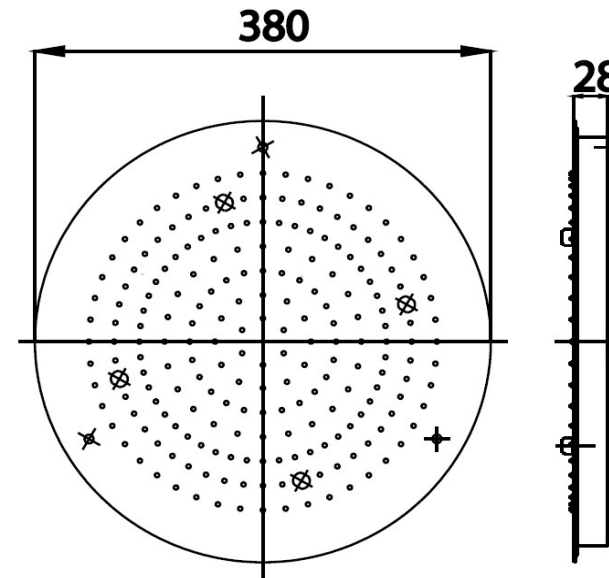

MIXT Series

ZF08 2 FN. CONCEALED CEILING MOUNT 15"

Barcode 8852410900881

Material No. Z234ZF08XXXXXXXX11

Selling Point

1. Made from SUS304
2. Consist of 2 water types, Rain : Refreshing and revitalizing with Oxi-plus technology, MIST : Invigorating energy for you

Product characteristics

- pices/box : 2
- Inner box weight (Kg.) : -
- Total box weight (Kg.) : 10.7

Recommended Usage

Use with conceal valve, recommend water pressure >1 bar
(please see installation manual)