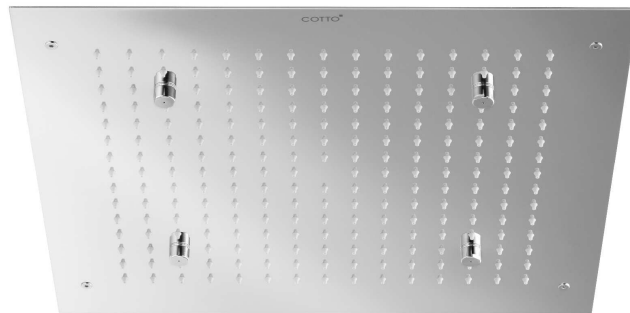

MIXT Series

ZF09 2 FN. CONCEALED CEILING MOUNT 15X15"

Barcode 8852410900898

Material No. Z234ZF09XXXXXXXX11

Selling Point

1. Made from SUS304
2. Consist of 2 water types
 - Rain : Refreshing and revitalizing with Oxi-plus technology
 - MIST : Invigorating energy for you

Product characteristics

- pices/box : 2
- Inner box weight (Kg.) : -
- Total box weight (Kg.) : 11.9

Recommended Usage

Use with conceal valve, recommend water pressure >1 bar
(please see installation manual)