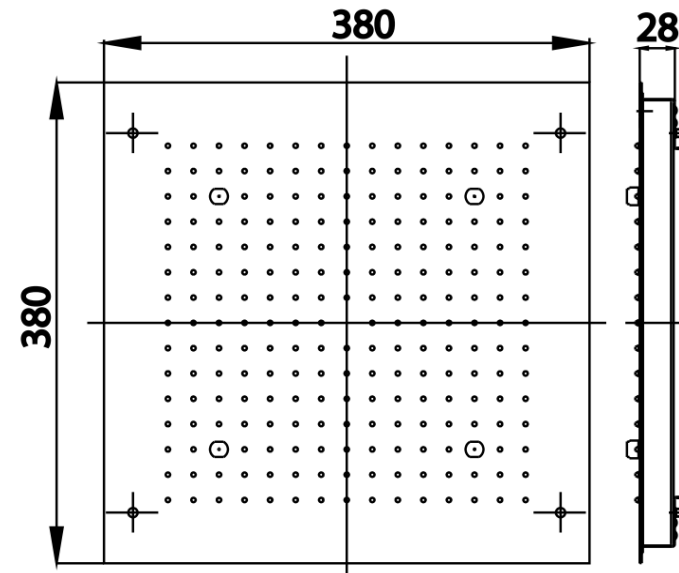

MIXT Series

ZF09 2 FN. CONCEALED CEILING MOUNT 15X15"

Barcode 8852410900898

Material No. Z234ZF09XXXXXXXX11

Selling Point

1. Made from SUS304
2. Consist of 2 water types
 - Rain : Refreshing and revitalizing with Oxi-plus technology
 - MIST : Invigorating energy for you

Product characteristics

- pices/box : 2
- Inner box weight (Kg.) : -
- Total box weight (Kg.) : 11.9

Recommended Usage

Use with conceal valve, recommend water pressure >1 bar
(please see installation manual)