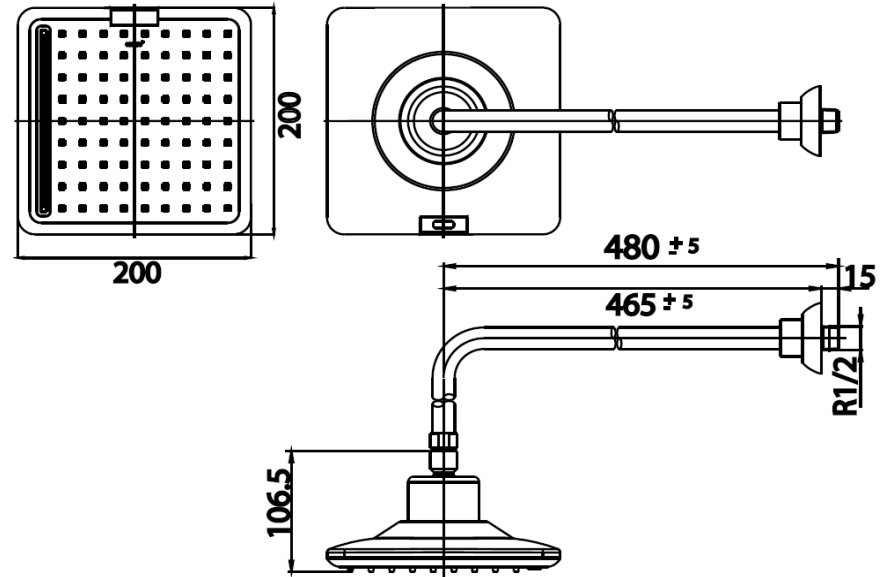

NOIR Series

ZF10 2 FN.LED RAIN SHOWER SET
Barcode 8852410900775
Material No. Z234ZF10XXXXXXXX11

Selling Point

1. New experience to change water pattern by sensor
2. adjustable sensor up to 35 degrees out of high problem whether children or adults
3. LED light change with atr temperature
4. Easy Clean : just finger wiping showerhead to remove any stain

Product characteristics

- pices/box : 2
- Inner box weight (Kg.) : 1.8
- Total box weight (Kg.) : 4.2

Recommended Usage

Use with conceal valve

Siam Sanitary Ware Co.,Ltd. / Siam Sanitary Fittings Co.,Ltd.