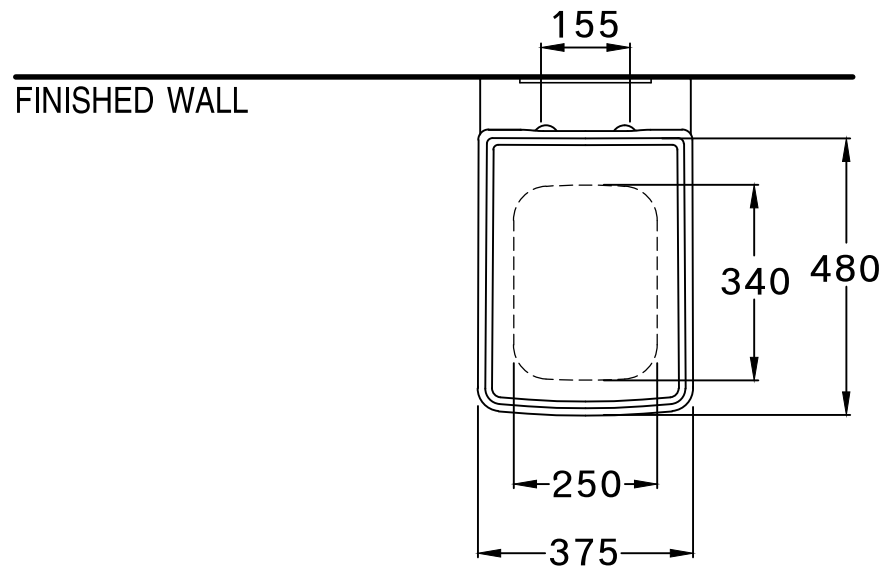

DRAWING FOR CATALOG	
NAME	Thantara Wall Hung Wc.
CODE	C-19337(F)
DATE	21/09/60

FINISHED FLOOR

FINISHED WALL