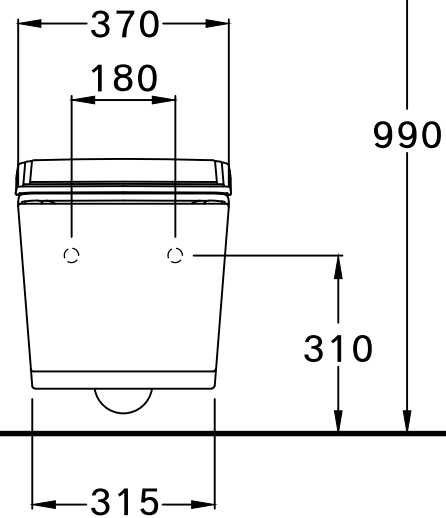

DRAWING FOR CATALOG	
NAME	Thantara Wall Hung Wc.
CODE	C-19337(F)
DATE	21/09/60

FINISHED FLOOR

FINISHED WALL