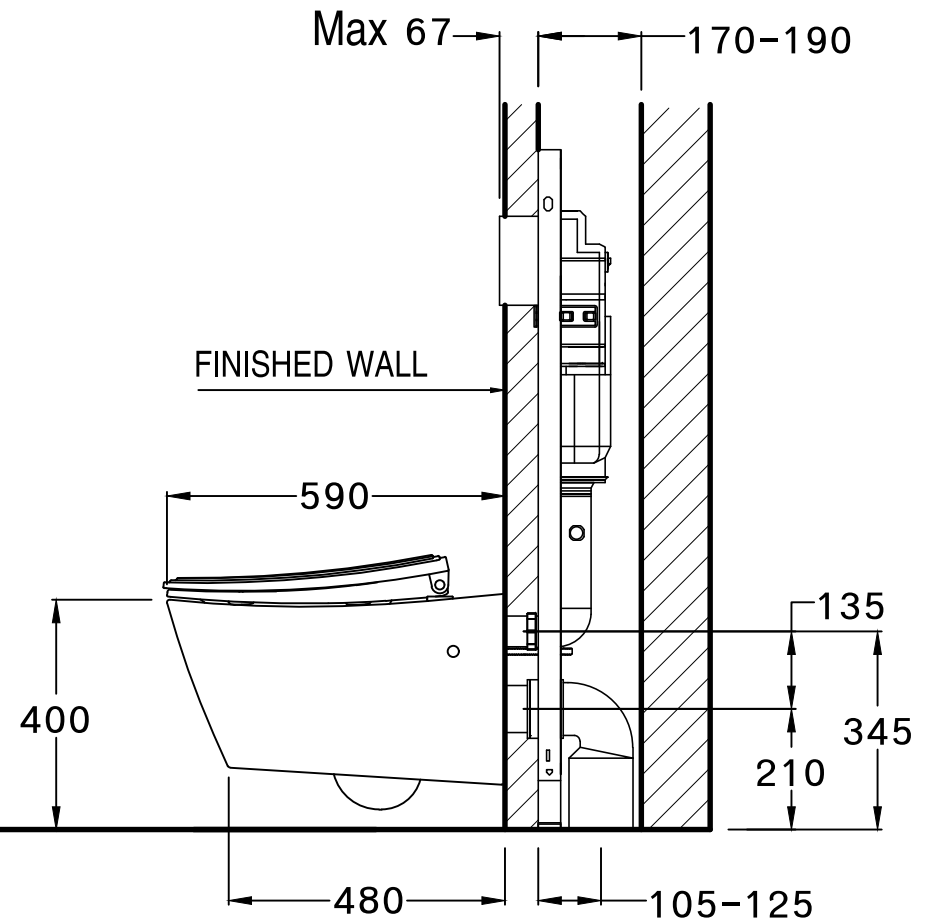

DRAWING FOR CATALOG	
NAME	Thantara Wall Hung Wc.
CODE	C-19337(F)
DATE	21/09/60

FINISHED FLOOR

FINISHED WALL