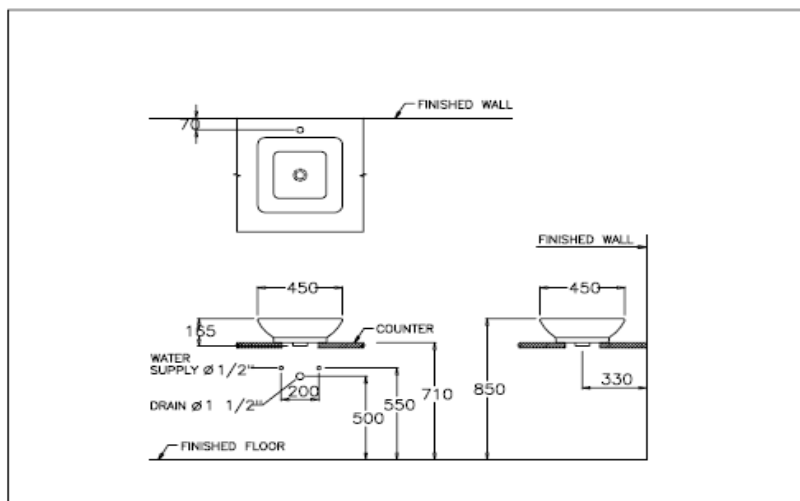

### Product descriptions

- Standard : TIS 791 - 2544
- Basin : Above counter
- Size : 450 x 450 x 165 mm.
- Standard faucet hole : No faucet hole

Dimension ware	Dimension pack.	Unit
450 x 450 x 165	495 x 495 x 26	mm.
Net whight	Gross whight	Unit
13.50	19.50	kg.