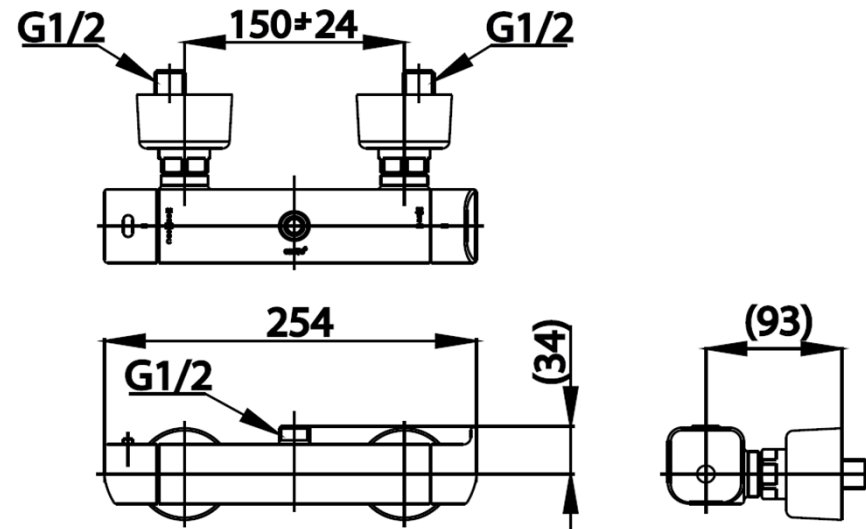

SCIROCCO Series

CT2127N EXPOSED THERMOSTATIC SHOWER MIXER(TOP CONNECT)
Barcode 8852410212595
Material No. Z231CT2127NXXXXX11

จุดขาย

1. Extra Chrome : Plated with 8 Micron Nickel-Chromium (Faucet Only)
2. Valve installed, for stable water temperature
3. Safety use : designed to protect the user, product will not be hot when contact

Product characteristics

- pices/box : 6
- Inner box weight (Kg.) : 3
- Total box weight (Kg.) : 37

Recommended Usage

Install on wall, use with Hand shower, or Shower Arm for Fixed Shower

Siam Sanitary Ware Co.,Ltd. / Siam Sanitary Fittings Co.,Ltd.