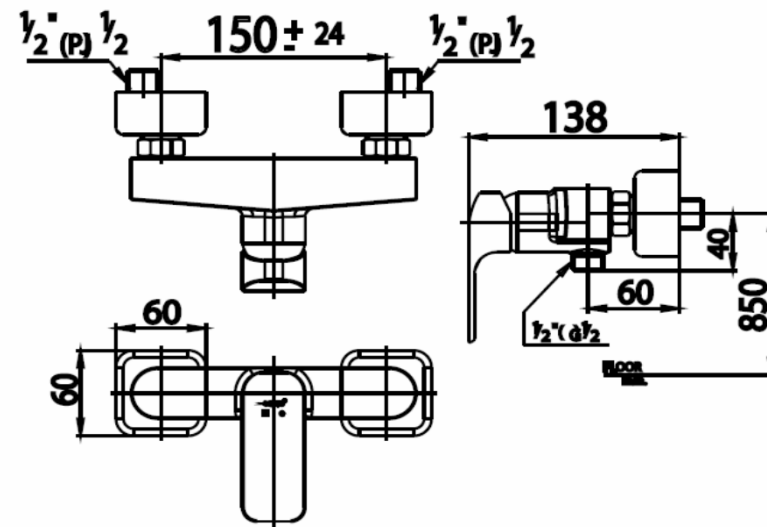

SCIROCCO Series

CT2148A LEVER HANDLE EXPOSED SHOWER MIXER
Barcode 8852410214339
Material No. Z231CT2148AXXXX11

Selling Point

1. Extra Chrome : Plated with 8 Micron Nickel-Chromium

Product characteristics

- pices/box : 4
- Inner box weight (Kg.) : 2
- Total box weight (Kg.) : 9

Recommended Usage

Install on wall, use with hand shower

Siam Sanitary Ware Co.,Ltd. / Siam Sanitary Fittings Co.,Ltd.

36/11 Viphavadee Rangsit Rd, Sanam Bin, Donmuang, Bangkok 10210. Thailand

Tel : + 66 (0) 2973-5040-54

Fax : + 66 (0) 2973-3470

www.cotto.co.th

Export Department

Tel : + 66 (0) 2973-5040-54

Fax : + 66 (0) 2973-3472

The company reserves the right to change any of the details in the document without prior notice

**COTTO
STUDIO**

Center	(Donmuang ,Bangkok)	: +66 (0) 2521-7777
East	(Chonburi)	: +66 (038) 416-222
North	(Chiangmai)	: +66 (053) 211-852
North East	(Khonkean)	: +66 (043) 220-555
South	(Phuket)	: +66 (076) 261-388