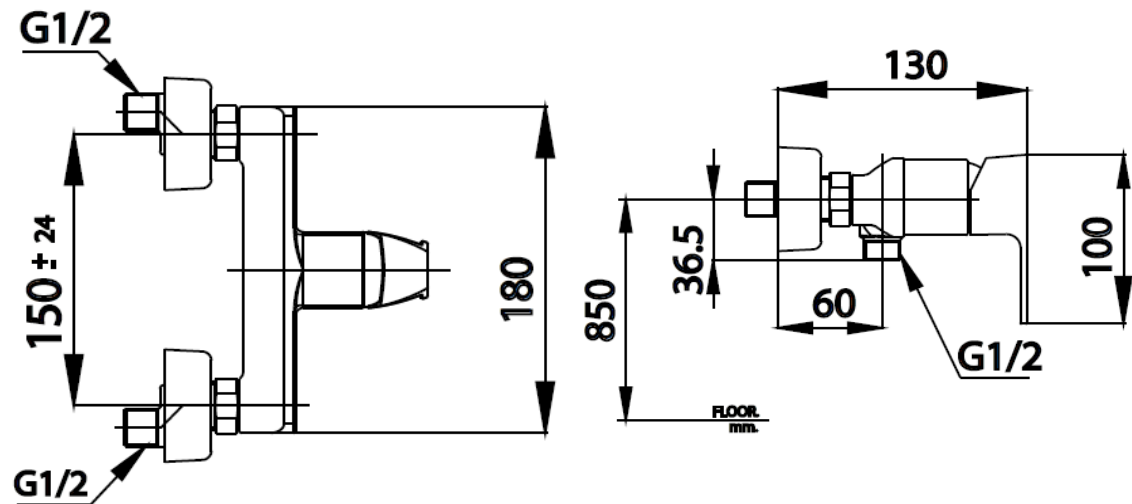

CUBIC Series

CT2205A SINGLE LEVER EXPOSED SHOWER

Barcode 8852410221061

Material No. Z231CT2205AXXXX11

Selling Point

1. COTTO CLEAN : Metal Contaminant-Controlled (Lead, Cadmium, Copper, Zinc)
2. Extra Chrome : Plated with 8 Micron Nickel-Chromium

Product Features

- piece/box : 4
- Include inner box weight (Kg) : 1
- Include outter box weight (Kg) : 4

Recommended Usage

Install on wall for hand shower