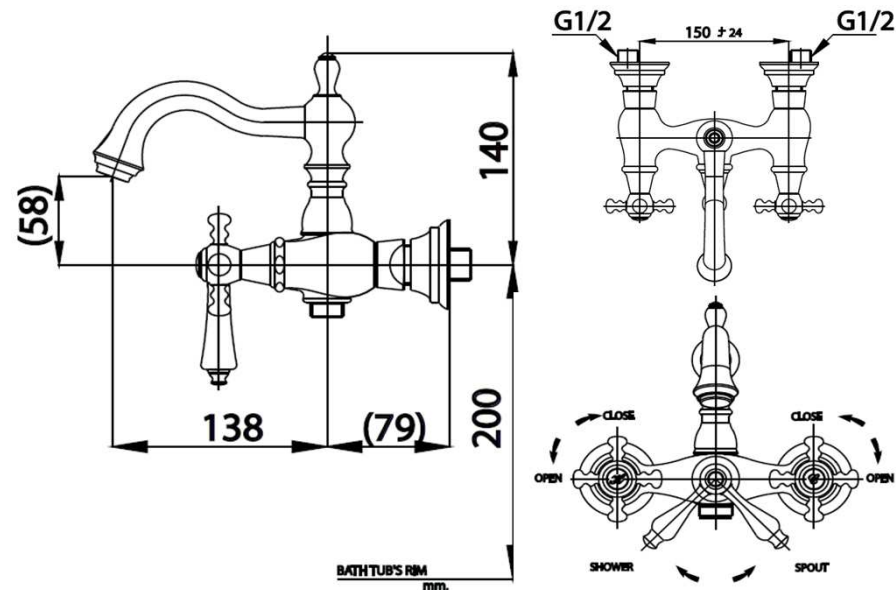

GLAMIS Series

CT2224C18 EXPOSED BATH MIXER
Barcode 8852410224314
Material No. Z231CT2224C18XXX11

Selling Point

1. Extra Chrome : Plated with up to 8 Micron Nickel-Chromium
2. The inspiration for the design from Glamis Castel in Scotland with a mysterious and beautiful like a fairy tales

Product characteristics

- pices/box : 2
- Inner box weight (Kg.) : 3
- Total box weight (Kg.) : 13

Recommended Usage

Install on wall, use with bathtub and hand shower

Siam Sanitary Ware Co.,Ltd. / Siam Sanitary Fittings Co.,Ltd.