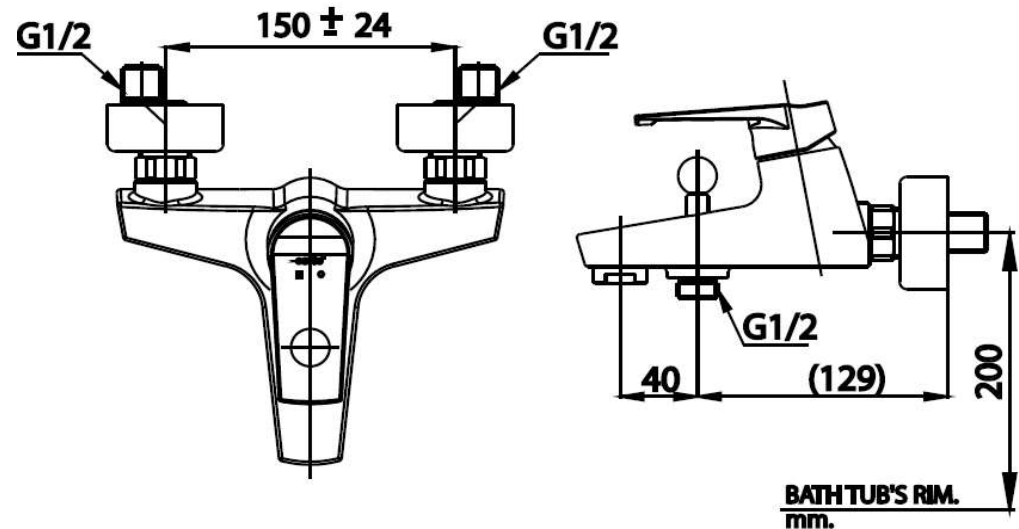

NIQUE Series

CT2248A LEVER HANDLE EXPOSED BATH MIXER
Barcode 8852410224413
Material No. Z231CT2248AXXXX11

Selling Point

1. COTTO CLEAN : Metal Contaminant-Controlled (Lead, Cadmium, Copper, Zinc)
2. Extra Chrome : Coated with 8 Micron Nickel-Chromium

Product characteristics

- pices/box : 4
- Inner box weight (Kg.) : 2.0
- Total box weight (Kg.) : 8.5

Recommended Usage

Use As Valve For Fixed Shower And Bath Spout

Siam Sanitary Ware Co.,Ltd. / Siam Sanitary Fittings Co.,Ltd.
 36/11 Viphavadee Rangsit Rd, Sanam Bin, Donmuang, Bangkok 10210. Thailand