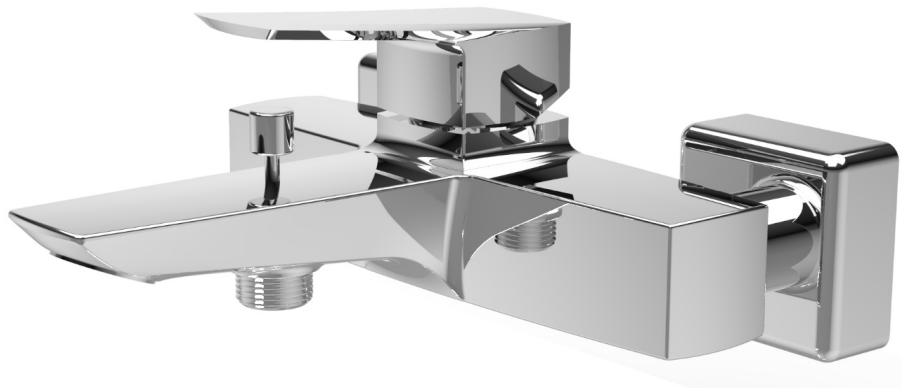

ESSENTIA Series

CT2325A LEVER HANDLE EXPOSED BATH MIXER
Barcode 8852410232326
Material No. Z231CT2325AXXXXX11

Selling Point

1. Naturally bold of leaves combined with clear geometric shape, showing the perfect proportions of each essential element to an elegant faucet
2. COTTO CLEAN: Metal Contaminant-Controlled (Lead, Cadmium, Copper, Zinc)
3. Extra Chrome: Coated with 8 Micron Nickel-Chromium
4. Solid Brass : Premium brass constructed with world-class brass manufacturer, to create bathroom masterpiece experience.

Product characteristics

- pices/box : 4
- Inner box weight (Kg.) : 2.4
- Total box weight (Kg.) : 10.2

Recommended Usage

Use As Valve For Fixed Shower And Bath Spout

Siam Sanitary Ware Co.,Ltd. / Siam Sanitary Fittings Co.,Ltd.