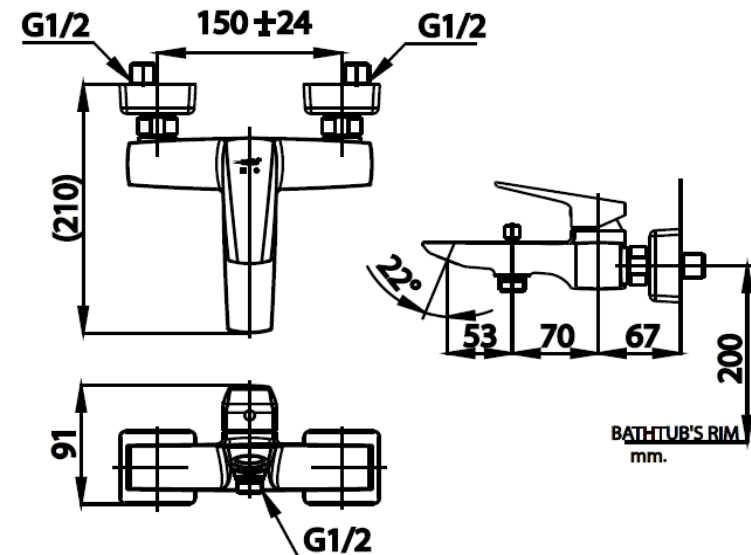

ESSENTIA Series

CT2325A LEVER HANDLE EXPOSED BATH MIXER
Barcode 8852410232326
Material No. Z231CT2325AXXXXX11

Selling Point

1. Naturally bold of leaves combined with clear geometric shape, showing the perfect proportions of each essential element to an elegant faucet
2. COTTO CLEAN: Metal Contaminant-Controlled (Lead, Cadmium, Copper, Zinc)
3. Extra Chrome: Coated with 8 Micron Nickel-Chromium
4. Solid Brass : Premium brass constructed with world-class brass manufacturer, to create bathroom masterpiece experience.

Product characteristics

- pices/box : 4
- Inner box weight (Kg.) : 2.4
- Total box weight (Kg.) : 10.2

Recommended Usage

Use As Valve For Fixed Shower And Bath Spout

Siam Sanitary Ware Co.,Ltd. / Siam Sanitary Fittings Co.,Ltd.