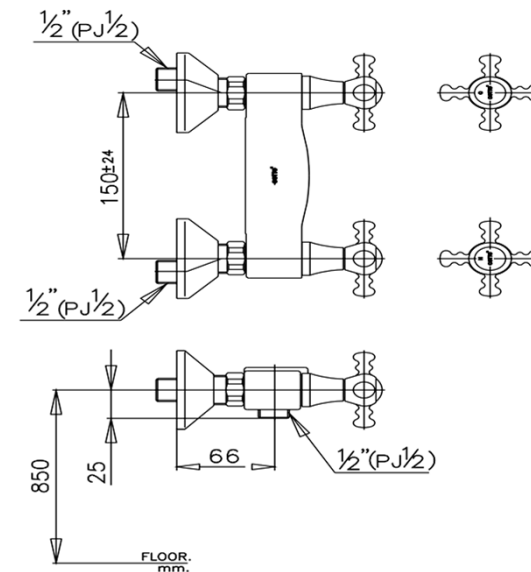

MARINA Series

CT251C15 EXPOSED SHOWER MIXER
Barcode 8852410251266
Material No. Z231CT251C15XXXX11

Selling Point

1. Extra Chrome : Plated with 8 Micron Nickel-Chromium

Product characteristics

- pices/box : 4
- Inner box weight (Kg.) : 2
- Total box weight (Kg.) : 8

How to use

Install on wall, use with flexible hose

Siam Sanitary Ware Co.,Ltd. / Siam Sanitary Fittings Co.,Ltd.

36/11 Viphavadee Rangsit Rd, Sanam Bin, Donmuang, Bangkok 10210. Thailand

Tel : + 66 (0) 2973-5040-54

Fax : + 66 (0) 2973-3470

www.cotto.co.th

Export Department

Tel : + 66 (0) 2973-5040-54

Fax : + 66 (0) 2973-3472

The company reserves the right to change any of the details in the document without prior notice

COTTO
STUDIO

Center (Donmuang ,Bangkok) : +66 (0) 2521-7777

East (Chonburi) : +66 (038) 416-222

North (Chiangmai) : +66 (053) 211-852

North East (Khonkean) : +66 (043) 220-555

South (Phuket) : +66 (076) 261-388