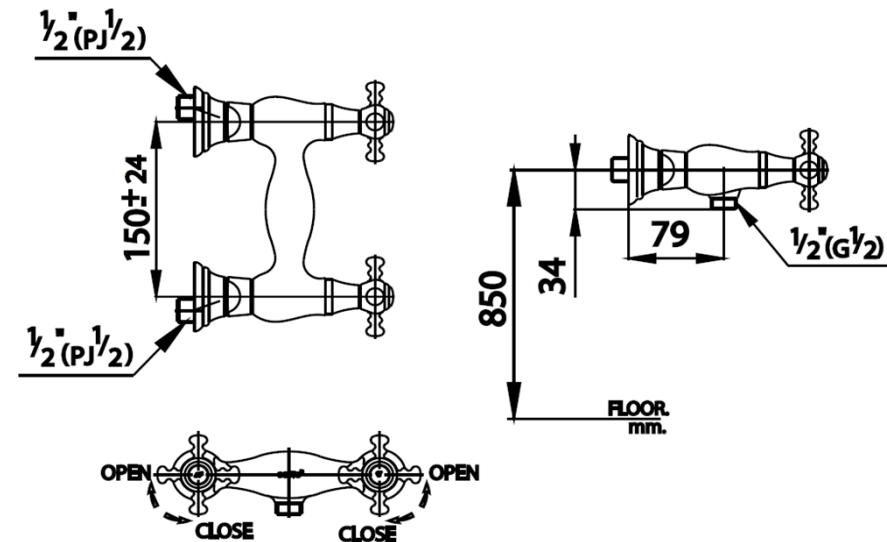

GLAMIS Series

CT257C18 EXPOSED SHOWER MIXER
Barcode 8852410257275
Material No. Z231CT257C18XXXX11

Selling Point

1. Extra Chrome : Plated with up to 8 Micron Nickel-Chromium
2. The inspiration for the design from Glamis Castel in Scotland with a mysterious and beautiful like a fairy tales

Product characteristics

- pices/box	:	6
- Inner box weight (Kg.)	:	2
- Total box weight (Kg.)	:	13

Recommended Usage

Install on wall, use hand shower

Siam Sanitary Ware Co.,Ltd. / Siam Sanitary Fittings Co.,Ltd.

36/11 Viphavadee Rangsit Rd, Sanam Bin, Donmuang, Bangkok 10210. Thailand

Tel : + 66 (0) 2973-5040-54

Fax : + 66 (0) 2973-3470

www.cotto.co.th

Export Department

Tel : + 66 (0) 2973-5040-54

Fax : + 66 (0) 2973-3472

The company reserves the right to change any of the details in the document without prior notice

COTTO
STUDIO

Center	(Donmuang ,Bangkok)	: +66 (0) 2521-7777
East	(Chonburi)	: +66 (038) 416-222
North	(Chiangmai)	: +66 (053) 211-852
North East	(Khonkean)	: +66 (043) 220-555
South	(Phuket)	: +66 (076) 261-388