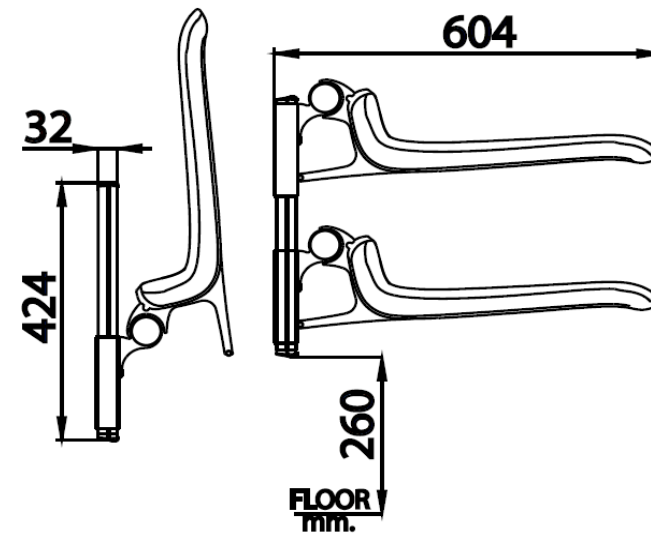

PRESSALIT

CT0183#WH FOLDABLE SHOWER SEAT(HEIGHT ADJUSTABLE)
Barcode 8852410018272
Material No. Z235CT0183WHXXXX16

Selling Point

1. The shower seat is made of polyurethane (PU) foam with a plywood core
2. soft and warm feel
3. Adjustable up to 24cm.
4. Able to Handle up to 300kg.
5. can fold up when not in use or to maximise floor space

Product characteristics

- pices/box : 1
- Inner box weight (Kg.) : 1
- Total box weight (Kg.) : 1

Recommended Usage

Install in shower area

Siam Sanitary Ware Co.,Ltd. / Siam Sanitary Fittings Co.,Ltd.

36/11 Viphavadee Rangsit Rd, Sanam Bin, Donmuang, Bangkok 10210. Thailand