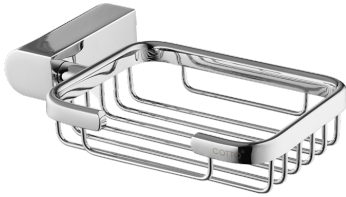

## KHAY XÀ PHÒNG ARCH

CT0282(HM)- CT0282#GR2(HM)- CT0282#BL

Chất liệu: Đồng mạ crom

CT0282(HM)

CT0282#GR2(HM)

CT0282#BL(HM)