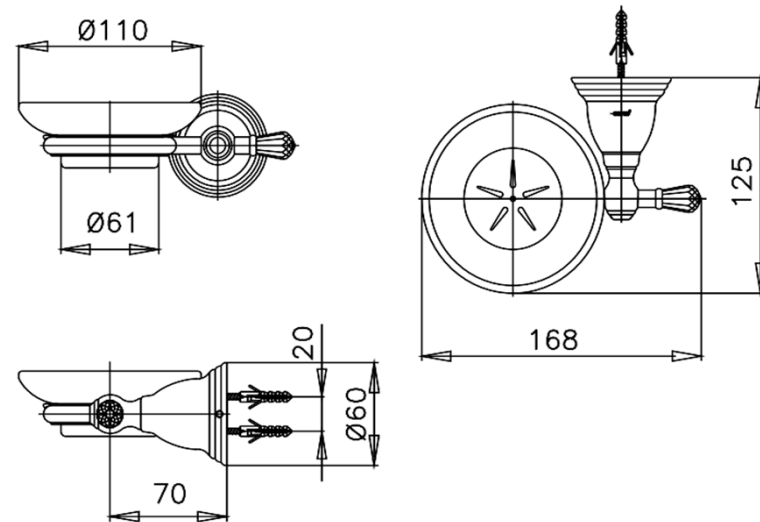

CLASSIC CRYSTAL ACCESSORIES

CT045ST(HM) SOAP HOLDER
Barcode 8852410045285
Material No. Z235CT045STHMXXX18

Selling Point

1. SOLID BRASS : Bathroom Accessories, Made from high-quality brass
2. Extra Chrome : Plated with 8 Micron Nickel-Chromium

Product characteristics

- pices/box : 6
- Inner box weight (Kg.) : 1
- Total box weight (Kg.) : 6

Recommended Usage

Install on wall in shower area or next to basin to place soap

Siam Sanitary Ware Co.,Ltd. / Siam Sanitary Fittings Co.,Ltd.