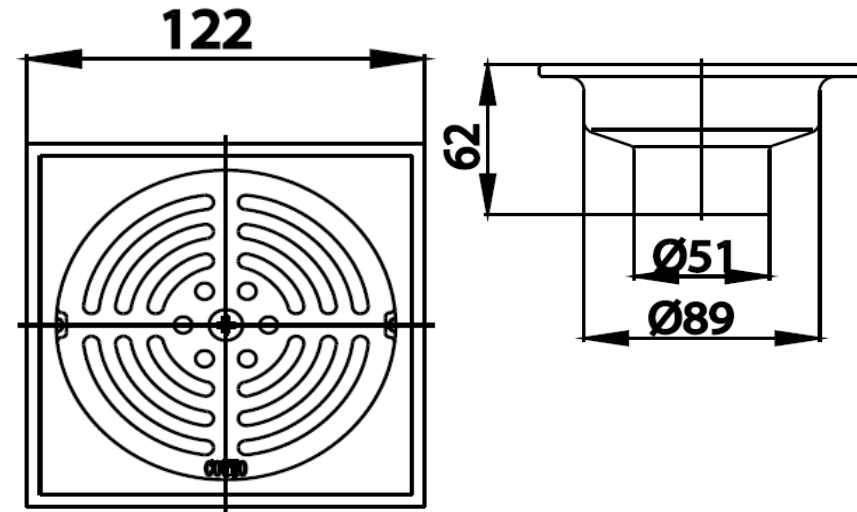

FITTING AC FLOOR DRAIN

CT640Z3P(HM) STAINLESS FLOOR DRAIN / SQUARE BODY, FOR Ø 2"-3.5" PVC DRAIN PIPE (FLANGE 4.8")

Barcode 8852410640374

Material No. Z236CT640Z3PHMXX18

Selling Point

1. Made from SUS304 Stainless
2. Hairline polished surface

Product characteristics

- pices/box : 12
- Inner box weight (Kg.) : 0
- Total box weight (Kg.) : 4

How to use

Install on floor, use with 2-3½" PVC pipe for drainage and scent protection

Siam Sanitary Ware Co.,Ltd. / Siam Sanitary Fittings Co.,Ltd.

36/11 Viphavadee Rangsit Rd, Sanam Bin, Donmuang, Bangkok 10210. Thailand

Tel : + 66 (0) 2973-5040-54

Fax : + 66 (0) 2973-3470

www.cotto.co.th

Export Department

Tel : + 66 (0) 2973-5040-54

Fax : + 66 (0) 2973-3472

The company reserves the right to change any of the details in the document without prior notice

**COTTO
STUDIO**

Center	(Donmuang ,Bangkok)	: +66 (0) 2521-7777
East	(Chonburi)	: +66 (038) 416-222
North	(Chiangmai)	: +66 (053) 211-852
North East	(Khonkean)	: +66 (043) 220-555
South	(Phuket)	: +66 (076) 261-388