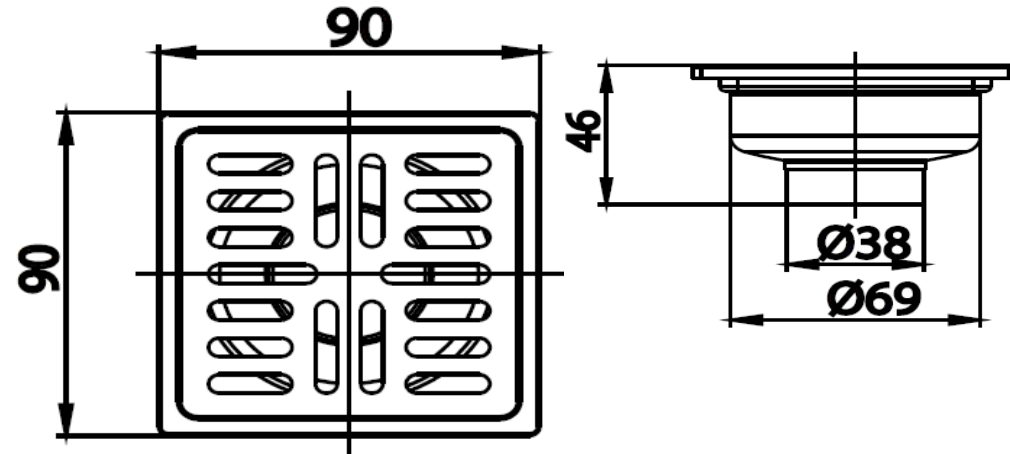

FITTING AC FLOOR DRAIN

CT697Z1PW(HM) STAINLESS FLOOR DRAIN/SQUARE BODY, FOR Ø 1.5"-2.5" PVC DRAIN PIPE (FLANGE 3.5")
Barcode 8852410697293
Material No. Z236CT697Z1PWHMX18

Selling Point

1. Made from SUS304 Stainless
2. Hairline polished surface
3. Drainage at 20 liter per minute

Product characteristics

- pices/box : 24
- Inner box weight (Kg.) :
- Total box weight (Kg.) :

Recommended Usage

Install on floor, use with 1½-2½" PVC for water drainage and odor protection from floor drain