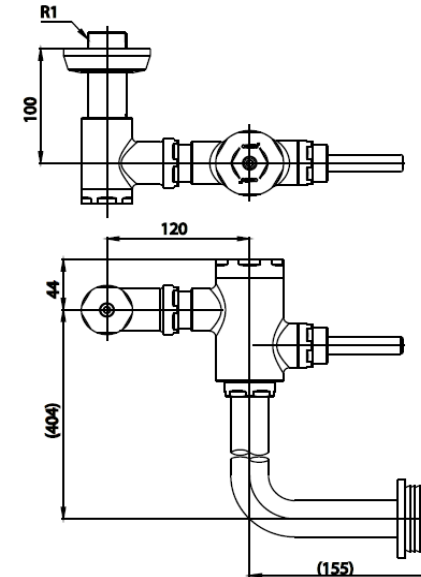

FLUSH VALVE

CT4571NL TOILET FLUSH VALVE /BACK INLET

Barcode 8852410457521

Material No. Z233CT4571NLXXX11

Selling Point

1. Extra Chrome : 8 micron Nickel-chromium finished, Build to last and shine
2. Flush Volume : 6 Lpf
3. Easy and Soft-gentle handle operating

Product characteristics

- pices/box : 6
- Inner box weight (Kg.) : 2.3
- Total box weight (Kg.) : 14.5

Recommended Usage

Install with Back Inlet Urinal

Siam Sanitary Ware Co.,Ltd. / Siam Sanitary Fittings Co.,Ltd.