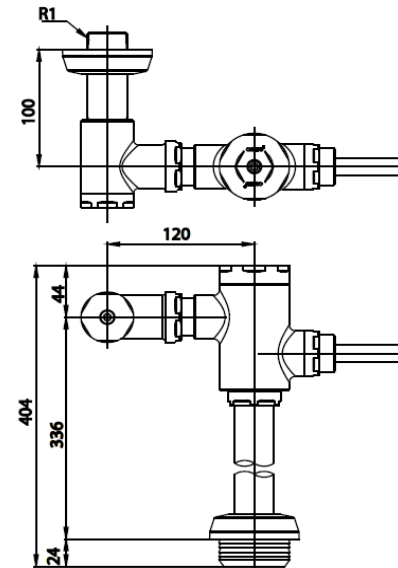

FLUSH VALVE

CT4571NS TOILET FLUSH VALVE / TOP INLET TYPE

Barcode 8852410457507

Material No. Z233CT4571NSXXX11

Selling Point

1. Extra Chrome : 8 micron Nickel-chromium finished, Build to last and shine
2. Flush Volume : 6 Lpf
3. Easy and Soft-gentle handle operating

Product characteristics

- pices/box : 6
- Inner box weight (Kg.) : 2.2
- Total box weight (Kg.) : 13.9

Recommended Usage

Install with Top Inlet Urinal

Siam Sanitary Ware Co.,Ltd. / Siam Sanitary Fittings Co.,Ltd.