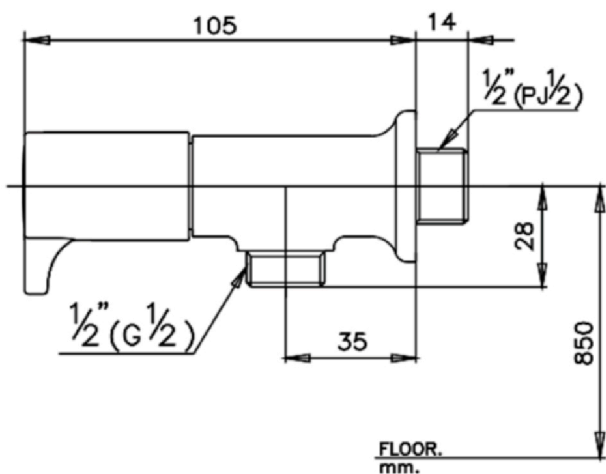

QUIL

THE WHOLENESS
OF TRANQUILITY

CPF 1089C27#BN2

STOP VALVE

ESTELLE BLACK

TWILIGHT GOLD

PRODUCT DESCRIPTION

- Fitting Accessories: Stop valve
- Dimension: 105 x 850 mm.
(Depth x Recommended height for installation)
- Material: Brass