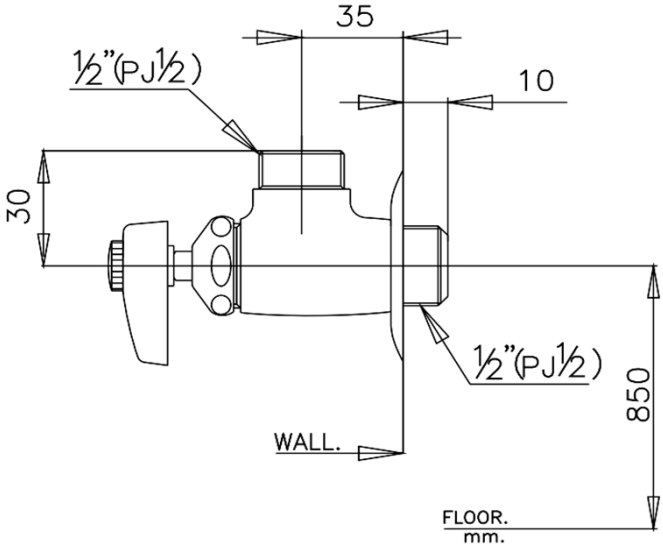

OTHER FITTINGS ACCESSORIES

CT190C6(HM) STOP VALVE
Barcode 8852410190411
Material No. Z231CT190C6HMXXX11

Selling Point

1. Extra Chrome : Plated with 8 Micron Nickel-Chromium

Product characteristics

- pices/box : 6
- Inner box weight (Kg.) : 0
- Total box weight (Kg.) : 2

Recommended Usage

Valve for Faucet, Sanitary Ware, Rinsing Spray

Siam Sanitary Ware Co.,Ltd. / Siam Sanitary Fittings Co.,Ltd. 36/11 Viphavadee Rangsit Rd, Sanam Bin, Donmuang, Bangkok 10210. Thailand Tel : + 66 (0) 2973-5040-54 Fax : + 66 (0) 2973-3470 www.cotto.co.th Export Department Tel : + 66 (0) 2973-5040-54 Fax : + 66 (0) 2973-3472 The company reserves the right to change any of the details in the document without prior notice			Center (Donmuang ,Bangkok) : +66 (0) 2521-7777 East (Chonburi) : +66 (038) 416-222 North (Chiangmai) : +66 (053) 211-852 North East (Khonkean) : +66 (043) 220-555 South (Phuket) : +66 (076) 261-388