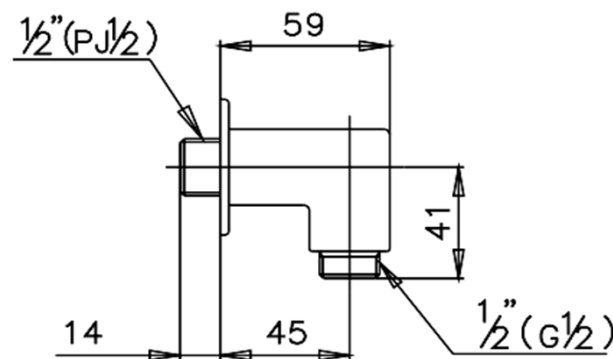

SHOWER&AC

CT621(HM) OUTLET
Barcode 8852410621267
Material No. Z236CT621HMXXXX11

COTTO®

Selling Point

1. Extra Chrome : Plated with 8 Micron Nickel-Chromium

Product characteristics

- pices/box : 12
- Inner box weight (Kg.) : 0
- Total box weight (Kg.) : 5

Recommended Usage

Install on wall, connect with flexible shower hose

Siam Sanitary Ware Co.,Ltd. / Siam Sanitary Fittings Co.,Ltd.

36/11 Viphavadee Rangsit Rd, Sanam Bin, Donmuang, Bangkok 10210. Thailand

Tel : + 66 (0) 2973-5040-54

Fax : + 66 (0) 2973-3470

www.cotto.co.th

Export Department

Tel : + 66 (0) 2973-5040-54

Fax : + 66 (0) 2973-3472

The company reserves the right to change any of the details in the document without prior notice

COTTO®
STUDIO

Center	(Donmuang ,Bangkok)	: +66 (0) 2521-7777
East	(Chonburi)	: +66 (038) 416-222
North	(Chiangmai)	: +66 (053) 211-852
North East	(Khonkean)	: +66 (043) 220-555
South	(Phuket)	: +66 (076) 261-388