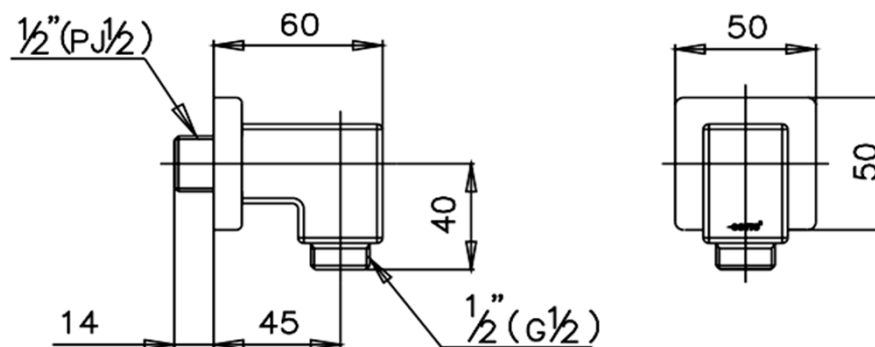

SHOWER&AC

CT622(HM) OUTLET
Barcode 8852410622264
Material No. Z236CT622HMXXXX11

COTTO

Selling Point

1. Extra Chrome : Plated with 8 Micron Nickel-Chromium

Product characteristics

- pices/box : 12
- Inner box weight (Kg.) : 0
- Total box weight (Kg.) : 5

Recommended Usage

Install on wall, connect with flexible shower hose

Siam Sanitary Ware Co.,Ltd. / Siam Sanitary Fittings Co.,Ltd.

36/11 Viphavadee Rangsit Rd, Sanam Bin, Donmuang, Bangkok 10210. Thailand