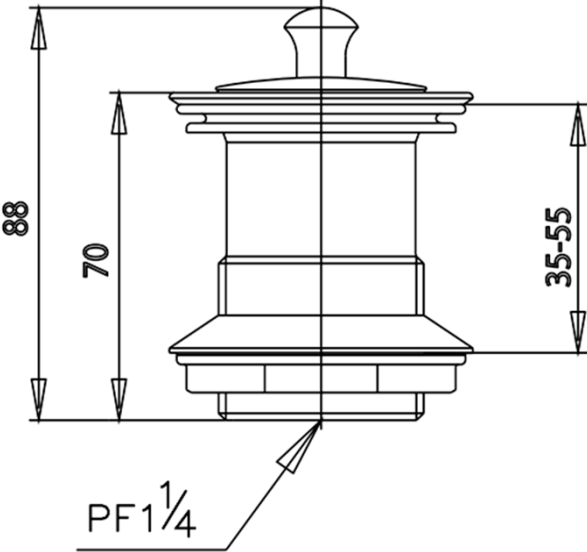

FITTING AC WASTE

CT673N(HM) PLUG BASIN WASTE (NON-OVERFLOW GATE)

Barcode 8852410673273

Material No. Z236CT673NHMXXX18

Selling Point

1. Made from High-Quality Brass
2. Extra Chrome : Plated with 8 Micron Nickel-Chromium

Product characteristics

- pices/box : 12
- Inner box weight (Kg.) : 0
- Total box weight (Kg.) : 4

Recommended Usage

Install with Basin for drainage

Siam Sanitary Ware Co.,Ltd. / Siam Sanitary Fittings Co.,Ltd.
 36/11 Viphavadee Rangsit Rd, Sanam Bin, Donmuang, Bangkok 10210. Thailand
 Tel : + 66 (0) 2973-5040-54
 Fax : + 66 (0) 2973-3470
 www.cotto.co.th
 Export Department
 Tel : + 66 (0) 2973-5040-54
 Fax : + 66 (0) 2973-3472