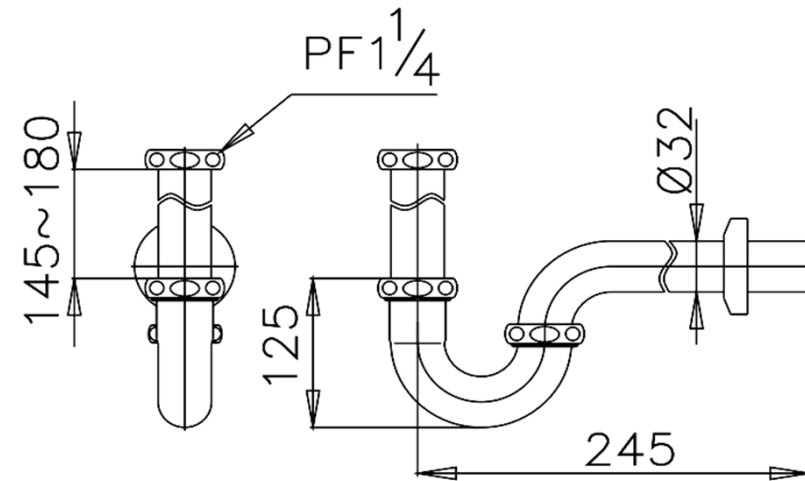

FITTING AC STAINLESS STEEL TRAP

CT688(HM) STAINLESS P-TRAP 24 cm. FOR BASIN

Barcode 8852410688260

Material No. Z236CT688HMXXXX18

COTTO

Selling Point

1. Made from SUS304 Stainless
2. Shiny surface

Product characteristics

- pices/box : 7
- Inner box weight (Kg.) : 1
- Total box weight (Kg.) : 5

Recommended Usage

Install with Basin for drainage

Siam Sanitary Ware Co.,Ltd. / Siam Sanitary Fittings Co.,Ltd.

36/11 Viphavadee Rangsit Rd, Sanam Bin, Donmuang, Bangkok 10210. Thailand

Tel : + 66 (0) 2973-5040-54

Fax : + 66 (0) 2973-3470

www.cotto.co.th

Export Department

Tel : + 66 (0) 2973-5040-54

Fax : + 66 (0) 2973-3472

COTTO
STUDIO

Center (Donmuang ,Bangkok) : +66 (0) 2521-7777

East (Chonburi) : +66 (038) 416-222

North (Chiangmai) : +66 (053) 211-852

North East (Khonkean) : +66 (043) 220-555

South (Phuket) : +66 (076) 261-388

The company reserves the right to change any of the details in the document without prior notice