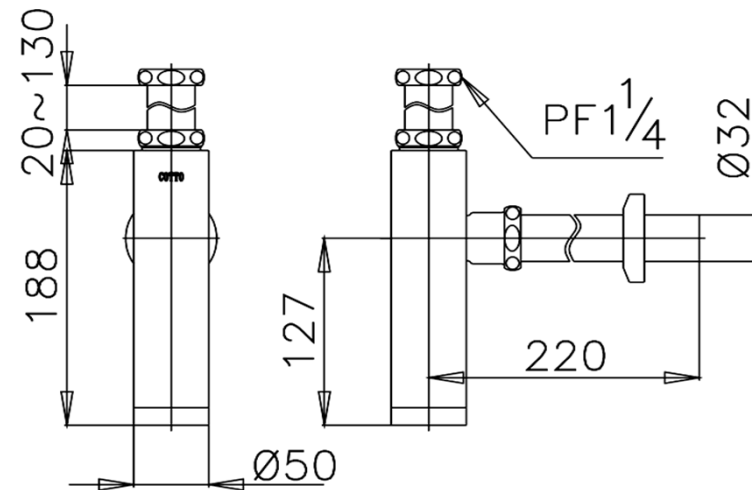

FITTING AC STAINLESS STEEL TRAP

CT689(HM) STAINLESS CYLINDER TRAP 22 cm. FOR BASIN
Barcode 8852410689267
Material No. Z236CT689HMXXXX18

Selling Point

1. Made from SUS304 Stainless
2. Shiny surface

Product characteristics

- pices/box : 7
- Inner box weight (Kg.) : 1
- Total box weight (Kg.) : 8

Recommended Usage

Install with Basin for drainage

Siam Sanitary Ware Co.,Ltd. / Siam Sanitary Fittings Co.,Ltd.

36/11 Viphavadee Rangsit Rd, Sanam Bin, Donmuang, Bangkok 10210. Thailand

Tel : + 66 (0) 2973-5040-54

Fax : + 66 (0) 2973-3470

www.cotto.co.th

Export Department

Tel : + 66 (0) 2973-5040-54

Fax : + 66 (0) 2973-3472

COTTO
STUDIO

Center (Donmuang ,Bangkok) : +66 (0) 2521-7777

East (Chonburi) : +66 (038) 416-222

North (Chiangmai) : +66 (053) 211-852

North East (Khonkean) : +66 (043) 220-555

South (Phuket) : +66 (076) 261-388

The company reserves the right to change any of the details in the document without prior notice