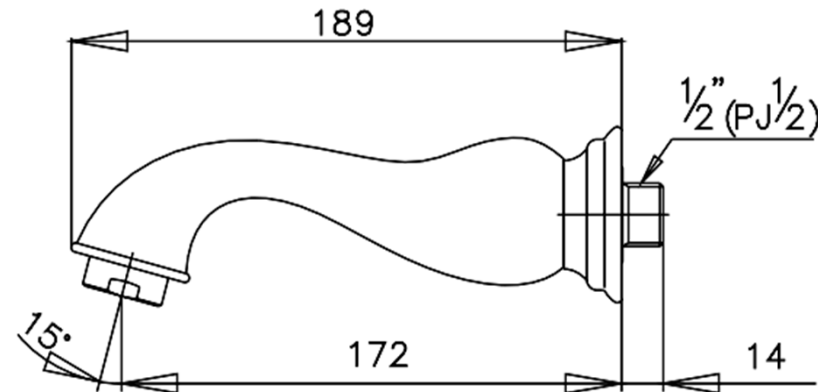

OTHER FITTINGS ACCESSORIES

CT608 BATH SPOUT
Barcode 8852410608268
Material No. Z231CT608XXXXXXXX11

Selling Point

1. Extra Chrome : Plated with 8 Micron Nickel-Chromium

Product characteristics

- pices/box : 6
- Inner box weight (Kg.) : 1
- Total box weight (Kg.) : 6

Recommended Usage

Install on wall, use with conceal valve for bathtub

Siam Sanitary Ware Co.,Ltd. / Siam Sanitary Fittings Co.,Ltd.

36/11 Viphavadee Rangsit Rd, Sanam Bin, Donmuang, Bangkok 10210. Thailand

Tel : + 66 (0) 2973-5040-54

Fax : + 66 (0) 2973-3470

www.cotto.co.th

Export Department

Tel : + 66 (0) 2973-5040-54

Fax : + 66 (0) 2973-3472

The company reserves the right to change any of the details in the document without prior notice

COTTO
STUDIO

Center	(Donmuang ,Bangkok)	: +66 (0) 2521-7777
East	(Chonburi)	: +66 (038) 416-222
North	(Chiangmai)	: +66 (053) 211-852
North East	(Khonkean)	: +66 (043) 220-555
South	(Phuket)	: +66 (076) 261-388