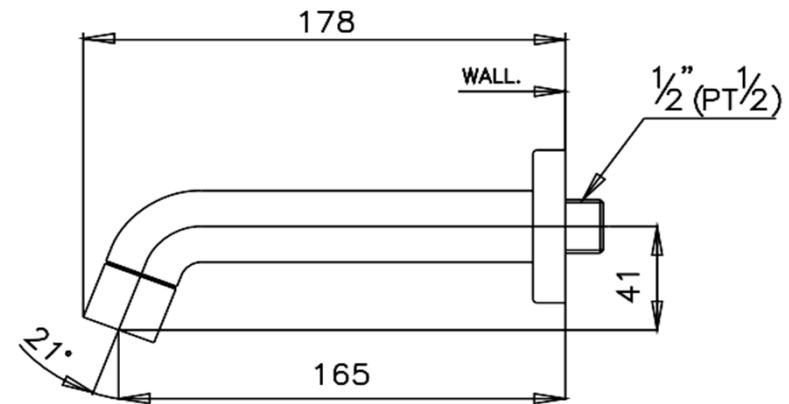

OTHER FITTINGS ACCESSORIES

CT609 BATH SPOUT
Barcode 8852410609265
Material No. Z231CT609XXXXXX11

Selling Point

1. Extra Chrome : Plated with 8 Micron Nickel-Chromium

Product characteristics

- pices/box : 8
- Inner box weight (Kg.) : 1
- Total box weight (Kg.) : 5

Recommended Usage

Install on wall, use with conceal valve for bathtub

Siam Sanitary Ware Co.,Ltd. / Siam Sanitary Fittings Co.,Ltd.

36/11 Viphavadee Rangsit Rd, Sanam Bin, Donmuang, Bangkok 10210. Thailand