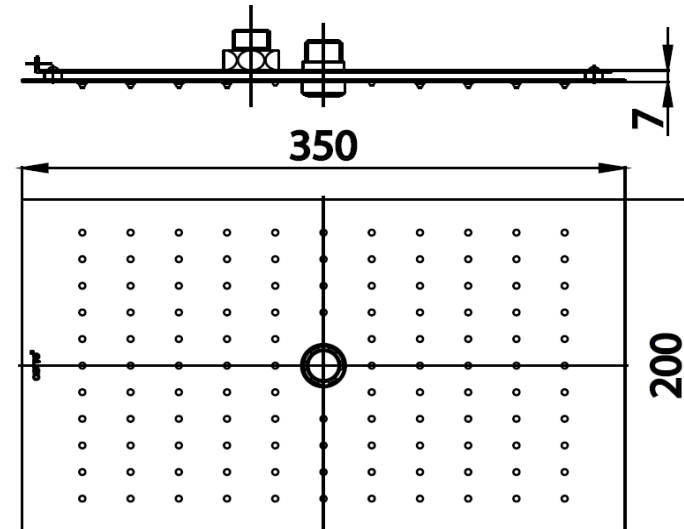

XPANO Series

ZF01LRC SHOWER PLATE LAMINAR/RAIN(CENTER)

Barcode 8852410900690

Material No. Z234ZF01LRCXXXX11

Selling Point

1. Made of Stainless SUS304
2. Laminar stream : comes with a sense of simplicity, stable and powerful

Product characteristics

- pices/box : 6
- Inner box weight (Kg.) : 1
- Total box weight (Kg.) : 23

Recommended Usage

- Use with XPANO bracket
- Use with conceal valve with diverter
- Recommended water pressure: 3 Bar