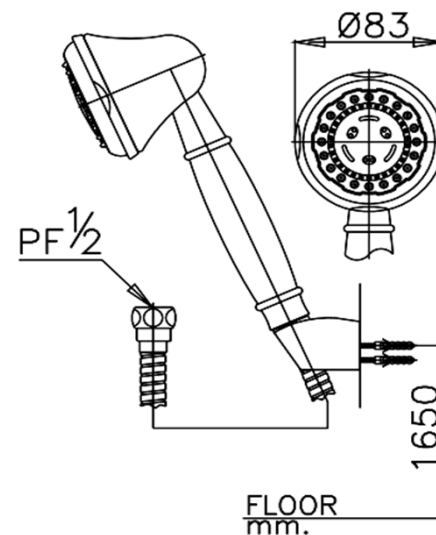

HAND SHOWER

Z58(HM) 3 FN. HANDSHOWER SET
Barcode 8852410905282
Material No. Z234Z58HMXXXXXX11

Selling Point

1. Made from High Quality ABS plastic, Plated with Nickel-Chromium
2. 3 Functions : Normal spray 1, Normal spray 2, Massage

Product characteristics

- pices/box : 12
- Inner box weight (Kg.) : 1
- Total box weight (Kg.) : 8

Recommended Usage

Use with valve or mixture faucet for standing shower or bathtub

Siam Sanitary Ware Co.,Ltd. / Siam Sanitary Fittings Co.,Ltd.