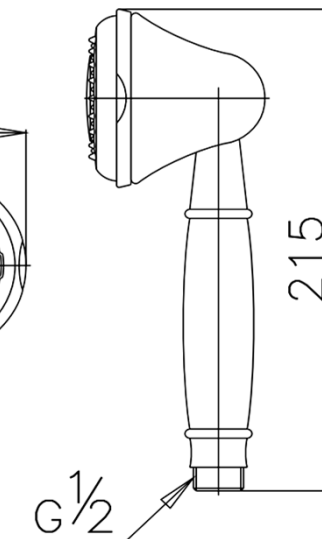

HAND SHOWER

Z58V(HM) 3 FN. SHOWER HEAD
Barcode 8852410905299
Material No. Z234Z58VHMXXXXX11

Selling Point

1. Passed Water Heater test standard
2. Made from good quality ABS plastic, plated with Nickel-Chromium
3. 3 functions : Normal Spray 1 , Normal Spray 2, Massage

Product characteristics

- pices/box	:	15
- Inner box weight (Kg.)	:	0
- Total box weight (Kg.)	:	5

Recommended Usage

Use with Flexible Shower Hose

Siam Sanitary Ware Co.,Ltd. / Siam Sanitary Fittings Co.,Ltd.