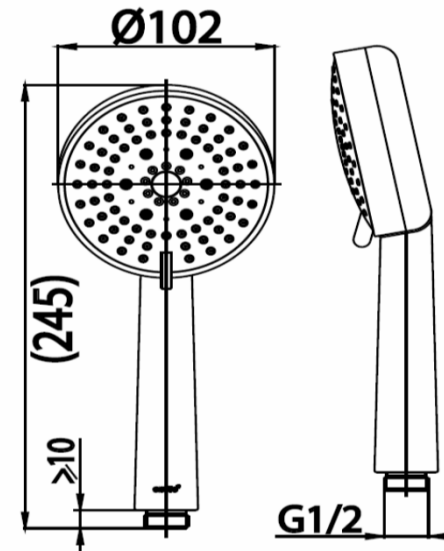

HAND SHOWER

Z84V(HM) 5 FN.HAND SHOWER HEAD
Barcode 8852410908603
Material No. Z234Z84VHMXXXXXX11

Selling Point

1. Made from high quality ABS Plastic (Nickel-Chromium finished)
2. 5 Flow Functions (normal spray , message , soft , mix1 , mix2)

Product characteristics

- pices/box	:	18
- Inner box weight (Kg.)	:	0
- Total box weight (Kg.)	:	7

Recommended Usage

Use with Hand Shower

Siam Sanitary Ware Co.,Ltd. / Siam Sanitary Fittings Co.,Ltd.

36/11 Viphavadee Rangsit Rd, Sanam Bin, Donmuang, Bangkok 10210. Thailand