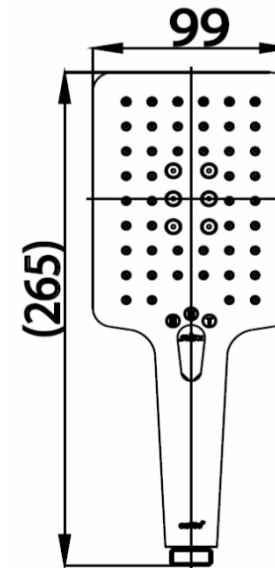

SWITCH SHOWER

Z89V(HM) 3 FN.HAND SHOWER HEAD(SWITCH)
Barcode 8852410908702
Material No. Z234Z89VHMXXXXXX11

Selling Point

1. Made from high quality ABS Plastic (Nickel-Chromium finished)
2. 3 Flow Functions (normal spray , message , mix)
3. "Button-Switch" technology: easy to change Flow Pattern by Pressing the button

Product characteristics

- pices/box	:	6
- Inner box weight (Kg.)	:	0
- Total box weight (Kg.)	:	2

Recommended Usage

Use with Hand Shower

Siam Sanitary Ware Co.,Ltd. / Siam Sanitary Fittings Co.,Ltd.

36/11 Viphavadee Rangsit Rd, Sanam Bin, Donmuang, Bangkok 10210. Thailand

Tel : + 66 (0) 2973-5040-54

Fax : + 66 (0) 2973-3470

www.cotto.co.th

Export Department

Tel : + 66 (0) 2973-5040-54

Fax : + 66 (0) 2973-3472

The company reserves the right to change any of the details in the document without prior notice

COTTO
STUDIO

Center	(Donmuang ,Bangkok)	: +66 (0) 2521-7777
East	(Chonburi)	: +66 (038) 416-222
North	(Chiangmai)	: +66 (053) 211-852
North East	(Khonkean)	: +66 (043) 220-555
South	(Phuket)	: +66 (076) 261-388