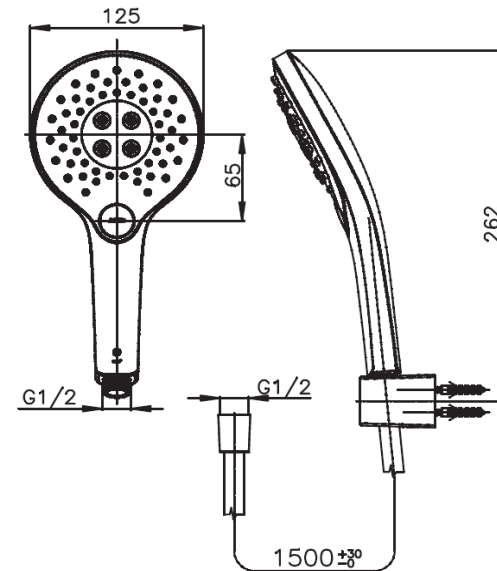

HAND SHOWER

ZH017(HM) 3 FN.HAND SHOWER SET

Barcode 8852410900850

Material No. Z234ZH017HMXXXXX11

Selling Point

1. 3 Functions of Showers: Rain, Spray, Mix
2. Button-Switch Technology: Easy to switch water shower functions, with only click button.
3. Easy-Clean Technology: Easy to clean the unwanted dirt or sediment by using finger to wipe on the rubber on hand shower
4. Made from high-quality ABS plastic: good quality and durable

Product characteristics

- pices/box : 8
- Inner box weight (Kg.) : 0.7
- Total box weight (Kg.) : 6.1

Recommended Usage

Use with stop valve for shower

Rain

Spray

Mix

Siam Sanitary Ware Co.,Ltd. / Siam Sanitary Fittings Co.,Ltd.