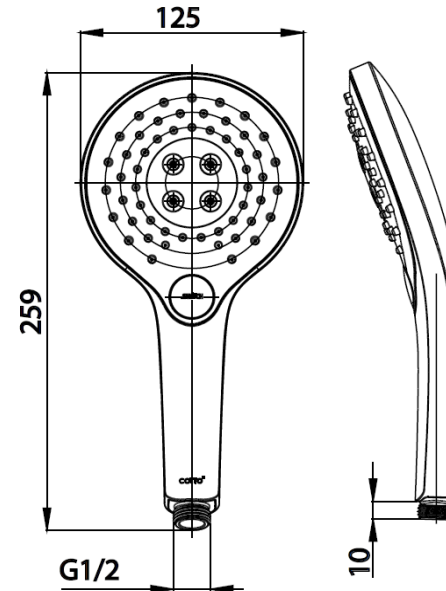

HAND SHOWER

ZH017V 3 FN.HAND SHOWER HEAD

Barcode 8852410907545

Material No. Z234ZH017VXXXXXX11

Selling Point

1. 3 Functions of Showers: Rain, Spray, Mix
2. Button-Switch Technology: Easy to switch water shower functions, with only click button.
3. Easy-Clean Technology: Easy to clean the unwanted dirt or sediment by using finger to wipe on the rubber on hand shower

Product characteristics

- pices/box : 12
- Inner box weight (Kg.) : 0.4
- Total box weight (Kg.) : 5.1

Recommended Usage

Use With Flexible Shower Hose