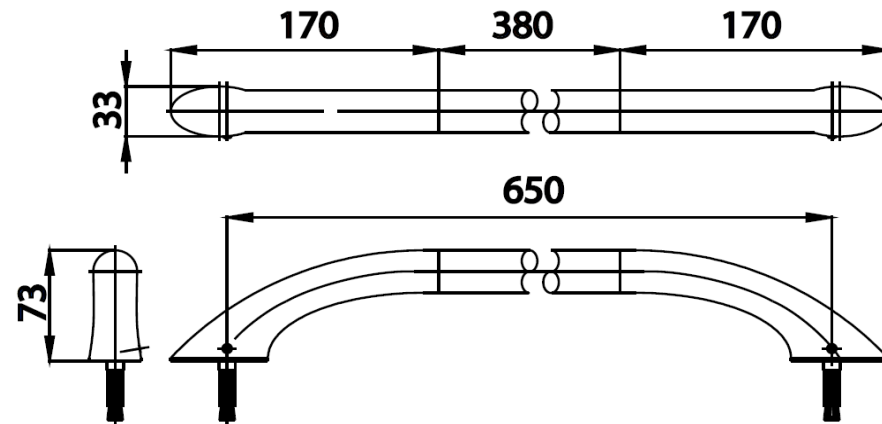

STYLE Series

CT0170#CR TOWEL BAR 65 CM.
Barcode 8852410017282
Material No. Z235CT0170CRXXX11

จุดขาย

- 1 Elegant and Modern Shape, best for interior designs, increasing user friendly atmosphere
- 2 Made from High Quality Brass, Strong and Durable.
- 3 Can handle up to 150 kg.

Product characteristics

- pices/box	:	1
- Inner box weight (Kg.)	:	1
- Total box weight (Kg.)	:	2

Recommended Usage

Install on wall, for support

Siam Sanitary Ware Co.,Ltd. / Siam Sanitary Fittings Co.,Ltd.