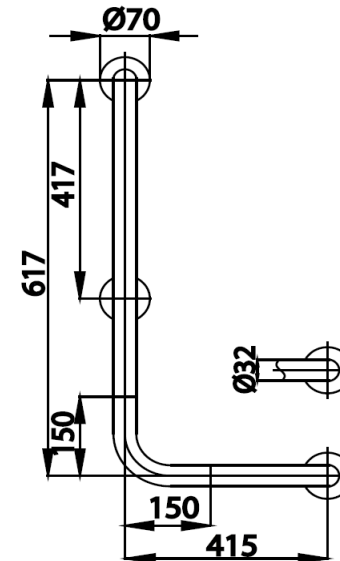

SAFETY ACCESSORIES (32 mm.)

CT751(R/L)(HM) HANDRAIL FOR TOILET 60 X 40 cm. / L SHAPE, Ø 32 mm.,
Barcode 8852410751261
Material No. Z235CT751RLHMXXX18

Selling Point

1. Made from SUS304 Stainless
2. Wall plug can handle up to 100 kgf.

Product characteristics

- pices/box	:	8
- Inner box weight (Kg.)	:	2
- Total box weight (Kg.)	:	5

Recommended Usage

Install on wall next to bathtub or sanitary ware for support

Siam Sanitary Ware Co.,Ltd. / Siam Sanitary Fittings Co.,Ltd.