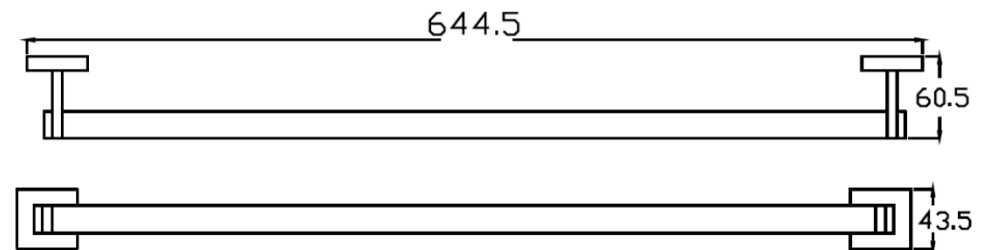

CUBE Series

CT0212(HM) TOWEL BAR
Barcode 8852410021371
Material No. Z235CT0212HMXXXX11

Selling Point

1. SOLID BRASS : Bathroom Accessories, Made from high-quality brass
2. Extra Chrome : Plated with 8 Micron Nickel-Chromium

Product characteristics

- pices/box : 1
- Inner box weight (Kg.) : 0.54
- Total box weight (Kg.) : 1.08

Recommended Usage

Install on wall or door to hang towel

Siam Sanitary Ware Co.,Ltd. / Siam Sanitary Fittings Co.,Ltd.