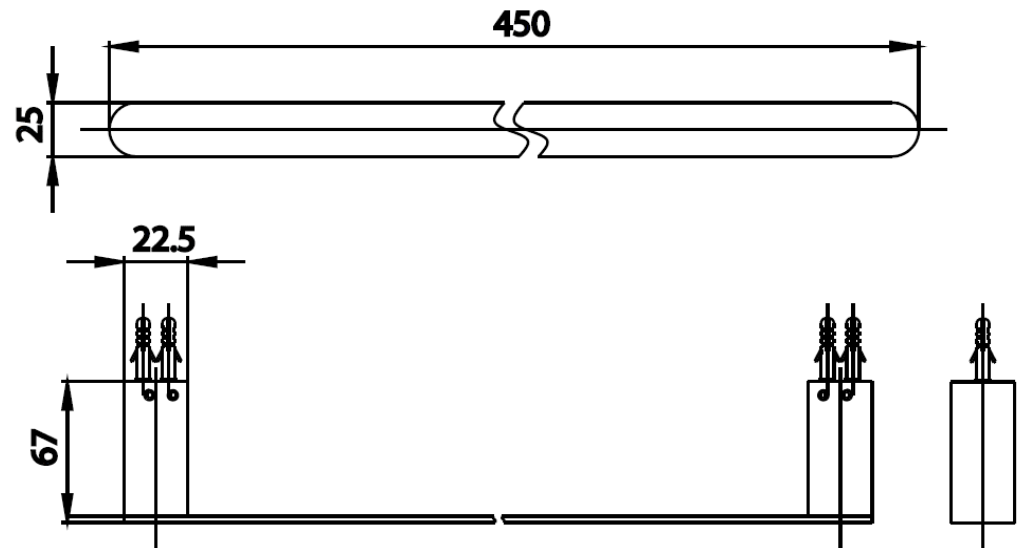

ARCH ACC.

CT0284(HM) TOWEL BAR 45 CM.

Barcode 8852410022590

Material No. Z235CT0284HMXXX11

Selling Point

1. Made of high quality brass and metal
2. Coated with nickle chromium

Product characteristics

- pices/box : 1
- Inner box weight (Kg.) : 1
- Total box weight (Kg.) : 1

Recommended Usage

Install On Wall To Hand Towel