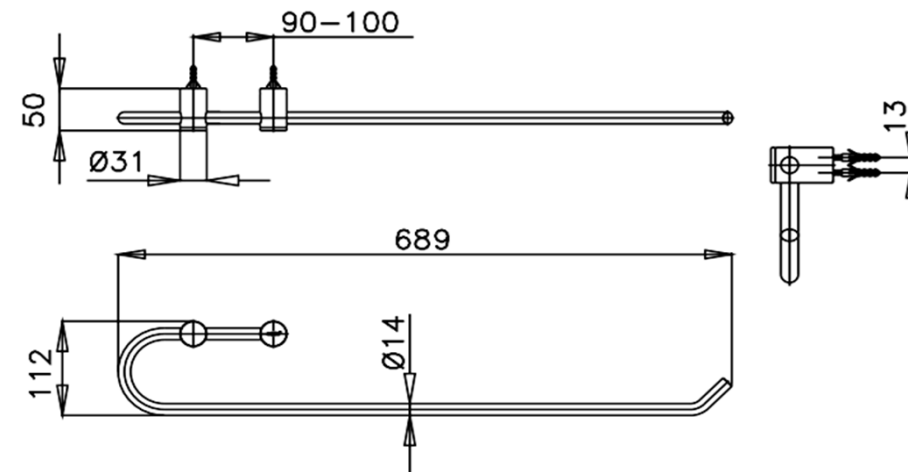

LETO ACCESSORIES

CT742(HM) TOWEL BAR 69 cm.
Barcode 8852410742269
Material No. Z235CT742HMXXXXX18

Selling Point

1. SOLID BRASS : Bathroom Accessories, Made from high-quality brass
2. Extra Chrome : Plated with 8 Micron Nickel-Chromium

Product characteristics

- pices/box : 6
- Inner box weight (Kg.) : 1
- Total box weight (Kg.) : 7

Recommended Usage

Install on wall to hand towel

Siam Sanitary Ware Co.,Ltd. / Siam Sanitary Fittings Co.,Ltd.