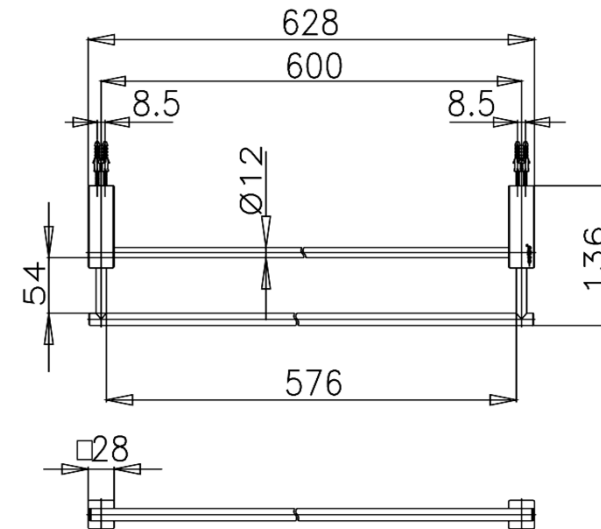

SQUARE ACCESSORIES

CT882(HM) TOWEL BAR 63 cm.
Barcode 8852410882262
Material No. Z235CT882HMXXXX18

Selling Point

1. SOLID BRASS : Bathroom Accessories, Made from high-quality brass
2. Extra Chrome : Plated with 8 Micron Nickel-Chromium

Product characteristics

- pices/box : 8
- Inner box weight (Kg.) : 2
- Total box weight (Kg.) : 14

Recommended Usage

Install on wall to hand towel

Siam Sanitary Ware Co.,Ltd. / Siam Sanitary Fittings Co.,Ltd.