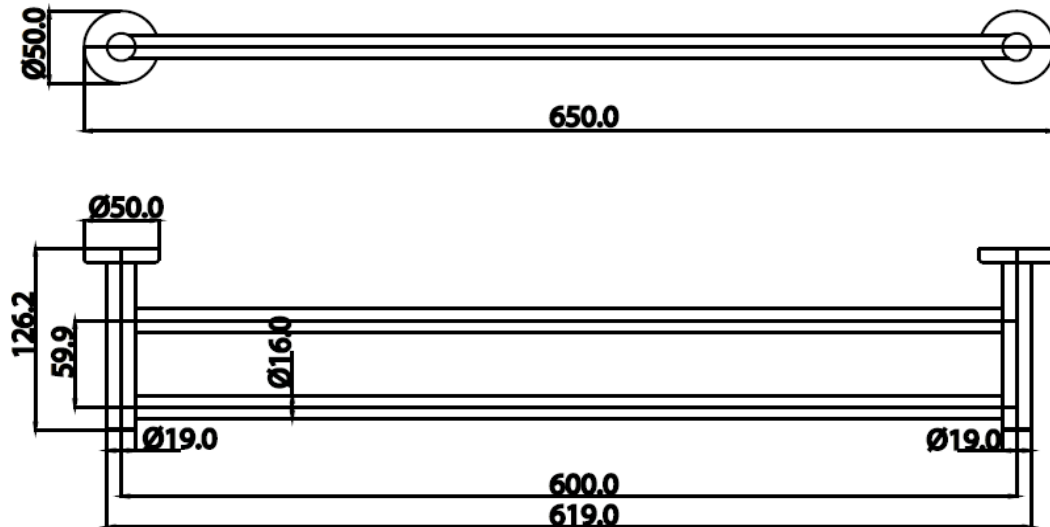

TITUS Series

COTTO

CT0296#SA(HM) DOUBLE TOWEL BAR 60 CM.
Barcode 8852410023085
Material No. Z235CT0296SAHMXX18

Selling Point

1. Made from High-Quality Stainless SUS304
2. Hairline polished surface

Product characteristics

- pices/box : 10
- Inner box weight (Kg.) : 0.5
- Total box weight (Kg.) : 5.1

Recommended Usage

Install On Wall To Hand Towel

Siam Sanitary Ware Co.,Ltd. / Siam Sanitary Fittings Co.,Ltd.

36/11 Vipavadee Rangsit Rd, Sanam Bin, Donmuang, Bangkok 10210. Thailand

Tel : + 66 (0) 2973-5040-54

Fax : + 66 (0) 2973-3470

www.cotto.com

COTTO Studio

Tel : + 66 (0) 2973-5040-54

Center (Donmuang ,Bangkok) : +66 (0) 2521-7777

The company reserves the right to change any of the details in the document without prior notice

COTTO
Fixing
Service

Line : @fixingservice