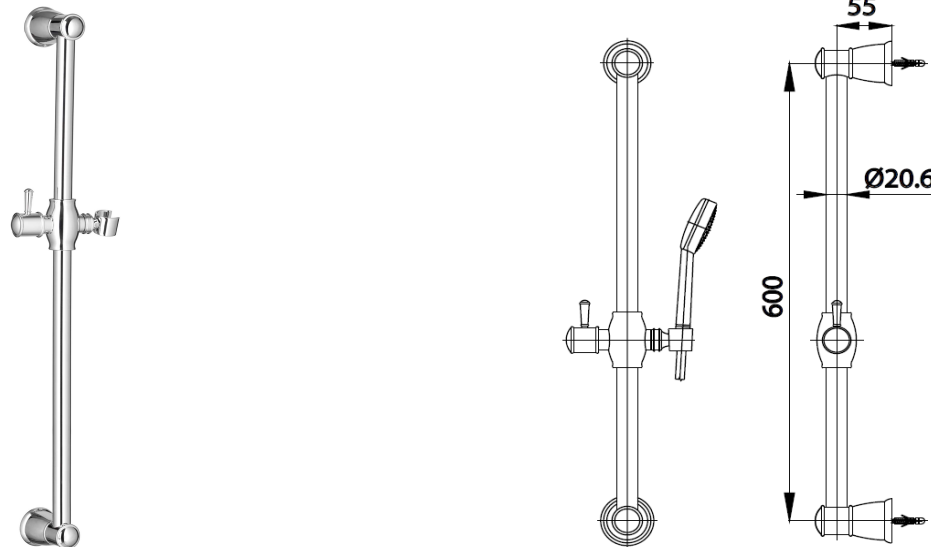

SLIDE BAR

CT0132 SLIDE BAR 60 CM.
Barcode 8852410132282
Material No. Z235CT0132XXXXXX18

Selling Point

1. Made from brass plated with Nickel-Chromium
2. shower hook and wall bucket made from Zinc plated with Nickel-Chromium
3. Adjustable height and angle for shower hanger

Product characteristics

- pices/box : 8
- Inner box weight (Kg.) : 1
- Total box weight (Kg.) : 10

Recommended Usage

Use with Hand Shower

Siam Sanitary Ware Co.,Ltd. / Siam Sanitary Fittings Co.,Ltd.

36/11 Viphavadee Rangsit Rd, Sanam Bin, Donmuang, Bangkok 10210. Thailand