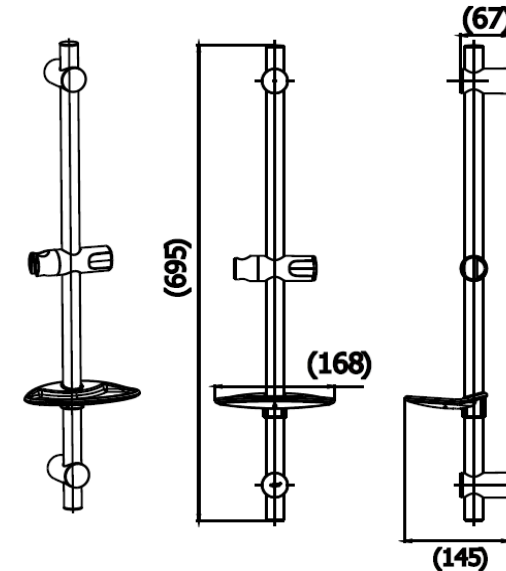

SLIDE BAR

CT0138 SLIDE BAR 69.5 CM.
Barcode 8852410132398
Material No. Z234CT0138XXXXX11

Selling Point

1. Made from Stainless SUS304
2. Adjustable Hanger
3. Transparent soap dish

Product characteristics

- pices/box : 1
- Inner box weight (Kg.) : 1.0
- Total box weight (Kg.) : 1.0

Recommended Usage

Use With Hand Shower

Siam Sanitary Ware Co.,Ltd. / Siam Sanitary Fittings Co.,Ltd.

36/11 Viphavadee Rangsit Rd, Sanam Bin, Donmuang, Bangkok 10210. Thailand

Tel : + 66 (0) 2973-5040-54

Fax : + 66 (0) 2973-3470

www.cotto.com

COTTO Studio

Tel : + 66 (0) 2973-5040-54

Center (Donmuang ,Bangkok) : +66 (0) 2521-7777

The company reserves the right to change any of the details in the document without prior notice

COTTO
Fixing
Service

Line : @fixingservice