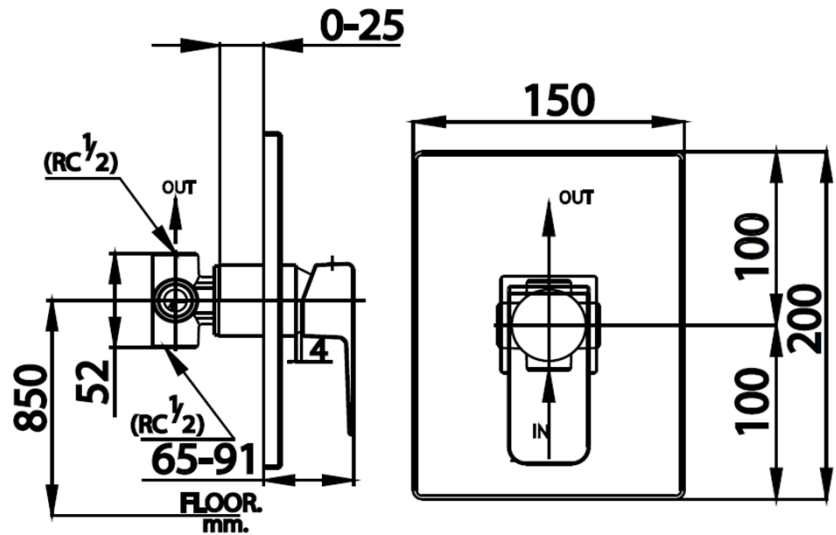

SONATA series

CT1174A SINGLE LEVER CONCEALED STOP VALVE
Barcode 8852410117401
Material No. Z231CT1174AXXXXX11

จุดขาย

1. COTTO CLEAN : Metal Contaminant-Controlled (Lead, Cadmium, Copper, Zinc)
2. Extra Chrome : Plated with 8 Micron Nickel-Chromium
3. Made from high quality brass
4. The perfect combination of the senses of luxury and the symmetry of the boldlines, reflecting the elegant of Art Deco

Product characteristics

- pices/box : 6
- Inner box weight (Kg.) : -
- Total box weight (Kg.) : -

Recommended Usage

Use as Valve for fixed shower

Siam Sanitary Ware Co.,Ltd. / Siam Sanitary Fittings Co.,Ltd.
 36/11 Viphavadee Rangsit Rd, Sanam Bin, Donmuang, Bangkok 10210. Thailand
 Tel : + 66 (0) 2973-5040-54
 Fax : + 66 (0) 2973-3470
www.cotto.co.th
 Export Department
 Tel : + 66 (0) 2973-5040-54
 Fax : + 66 (0) 2973-3472