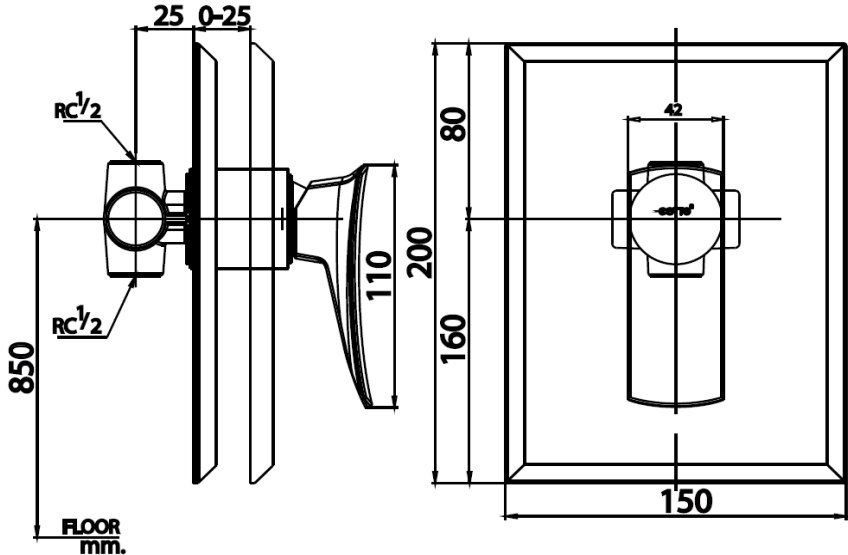

THANTARA Series

CT1223A LEVER HANDLE CONCEALED STOP VALVE
Barcode 8852410122382
Material No. Z231CT1223AXXXX11

Selling Point

1. Extra Chrome : Nickel-chromium plated up to 8 micron.
2. COTTO CLEAN : Heavy metal substances control : Zinc, Lead, Cadmium and Copper
3. Unique design : inspire from Thai identity.

Product characteristics

- pices/box : 6
- Inner box weight (Kg.) : 1
- Total box weight (Kg.) : 17

Recommended Usage

Valve for Fixed Shower

Siam Sanitary Ware Co.,Ltd. / Siam Sanitary Fittings Co.,Ltd.
 36/11 Viphavadee Rangsit Rd, Sanam Bin, Donmuang, Bangkok 10210. Thailand
 Tel : + 66 (0) 2973-5040-54
 Fax : + 66 (0) 2973-3470
www.cotto.co.th
 Export Department
 Tel : + 66 (0) 2973-5040-54
 Fax : + 66 (0) 2973-3472