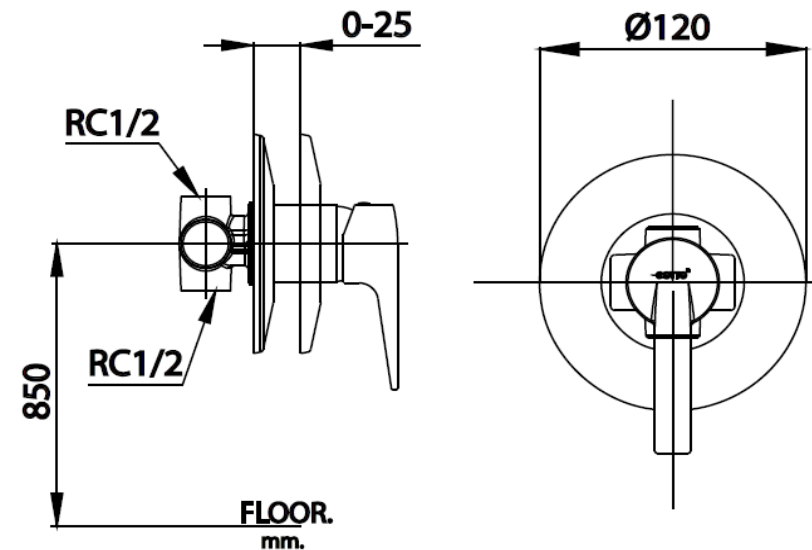

LINIO Series

CT1233A LEVER HANDLE CONCEALED STOP VALVE

Barcode 8852410123303

Material No. Z231CT1233AXXXX11

Selling Point

1. Extra Chrome : Plated with 8 Micron Nickel-Chromium
2. COTTO CLEAN : Metal Contaminant-Controlled (Lead, Cadmium, Copper, Zinc)

Product characteristics

- pices/box : 6
- Inner box weight (Kg.) : 1
- Total box weight (Kg.) : 17

Recommended Usage

Valve for fixed shower

Siam Sanitary Ware Co.,Ltd. / Siam Sanitary Fittings Co.,Ltd.

36/11 Viphavadee Rangsit Rd, Sanam Bin, Donmuang, Bangkok 10210. Thailand