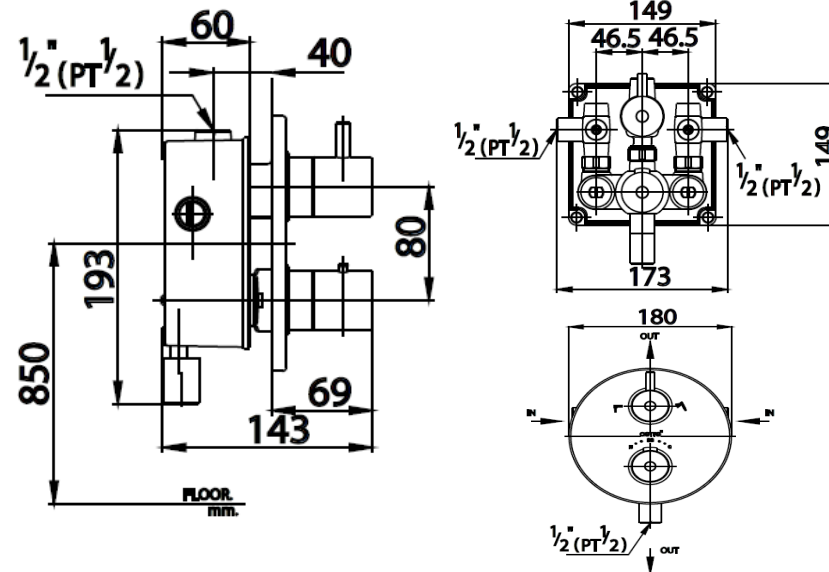

ANTHONY Series

CT2084 CONCEALED THERMOSTATIC MIXER STOP VALVE AND DIVERTER
Barcode 8852410208376
Material No. Z231CT2084XXXXX11

Selling Point

- 1.Extra Chrome : Coated with 8 Micron Nickel-Chromium
- 2.Thermostat Controller : For Stable Water Temperature

Product characteristics

- pices/box : 4
- Inner box weight (Kg.) : 4
- Total box weight (Kg.) : 9

Recommended Usage

Valve for fixed shower

Siam Sanitary Ware Co.,Ltd. / Siam Sanitary Fittings Co.,Ltd.

36/11 Viphavadee Rangsit Rd, Sanam Bin, Donmuang, Bangkok 10210. Thailand