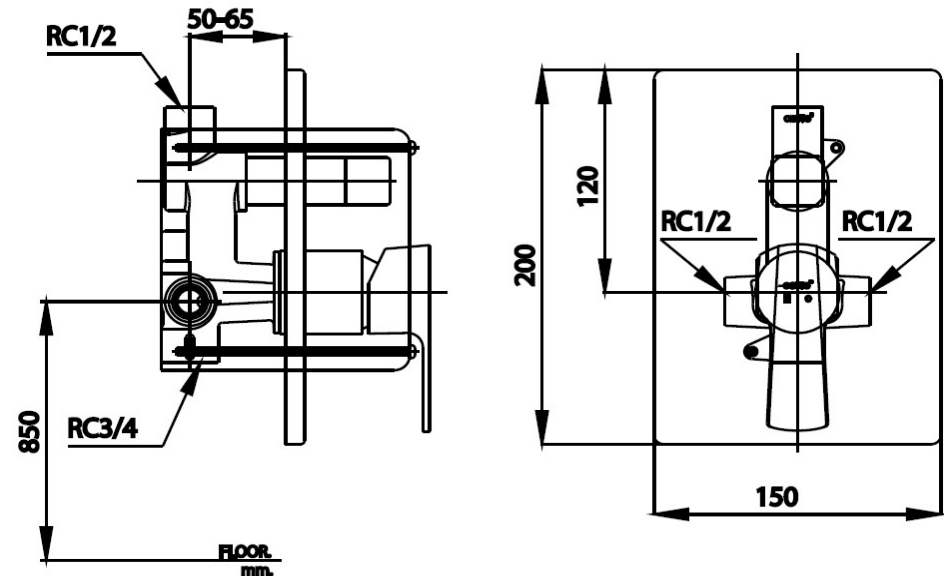

CUBIC Series

CT2207A LEVER HANDLE CONCEALED MIXER STOP VALVE WITH DIVERTER
Barcode 8852410221085
Material No. Z231CT2207AXXXX11

Selling Point

1. COTTO CLEAN : Metal Contaminant-Controlled (Lead, Cadmium, Copper, Zinc)
2. Extra Chrome : Plated with 8 Micron Nickel-Chromium

Product Features

- piece/box : 4
- Include inner box weight (Kg) : 1.9
- Include outter box weight (Kg) : 8.0

Recommended Usage

Use as valve for fixed shower